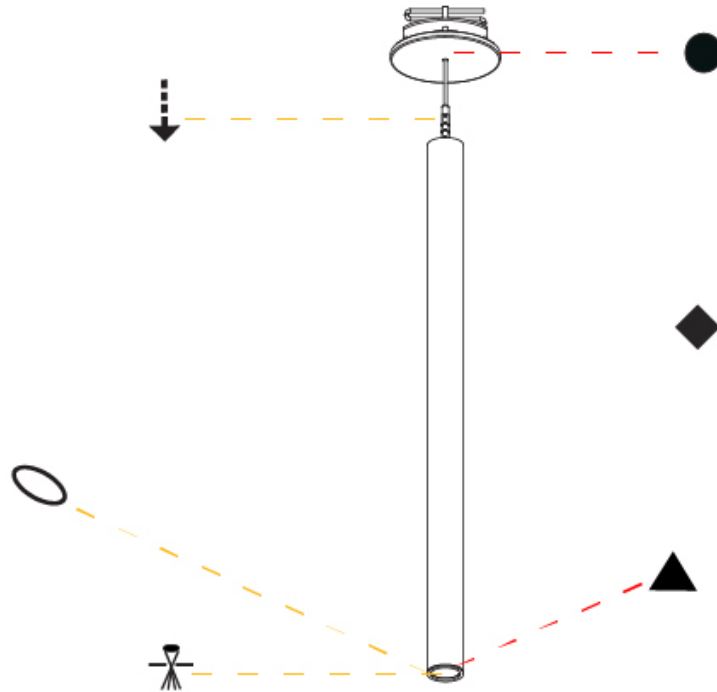

PHYSICAL

Shape: Cylinder
 Diameter (mm): 28
 Diameter (in): 1 1/8
 Height (mm): 450
 Height (in): 17 11/16
 Max. Overall Height (mm): 2450
 Max. Overall Height (in): 96 7/16
 Min. Recessing Depth (mm): 75
 Min. Recessing Depth (in): 2 15/16
 Light Distribution: Downlight
 Weight (kg): 0.504
 Weight (lbs): 1.11
 Diffuser: Shine Ring - Opal / Yellow / Orange / Red / Blue / Green
 Fixture Finish: SSR / BKV / CWI / CRY / HAB / UFT / ITA / RUA / FTG / MYG / LOD / PUS / FRO / FUP / KIA / POP / BLS / SPG / MEY / GOH / GUM / CHC / COM / ABZ / JAG / OBR / MOS / ROR
 Fixture Material: Aluminum
 Cable Details: 2000mm or 4000mm Black Cable
 Cut-out Measurements: 68mm / 2 11/16"

HANGOVER PLUG SHINE MONOPOINT RECESSED CANOPY SUSPENSION

A30844-

PROJECT

TYPE

SPECIFIER

QUANTITY

DATE

A